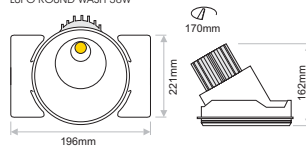

LUPO ROUND WASH 38W