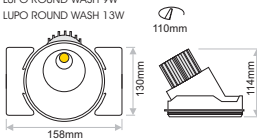

LIGHTSOURCE BY
LUMINUS

Model	Power	CCT	LED Source	Type	CRI	Beam Angle	Colour	Dimming Option	Accessories
LUPO Round Wash <i>(LUPO RW)</i>	9W (9)	2700K (27L)	950lm	Fixed (FX)	95 (95)	15° (15)	White (WH) Black (BL)	Without Driver (00) Non-Dimmable (ND) Analogue (1-10V) (A1) DMX (DX) DALI (DL) Wireless* (WL)	COVER Standard (01) EXTRAS No Extras (X0) Emergency (X1)
		3000K (30L)	1010lm			38° (38)			
		3500K (35L)	1040lm			60° (60)			
		4000K (40L)	1080lm						
		5000K (50L)	1090lm						
	13W (13)	2700K (27L)	1240lm	Fixed (FX)	95 (95)	15° (15)	White (WH) Black (BL)	Without Driver (00) Non-Dimmable (ND) Analogue (1-10V) (A1) DMX (DX) DALI (DL) Wireless* (WL)	COVER Standard (01) EXTRAS No Extras (X0) Emergency (X1)
		3000K (30L)	1325lm			38° (38)			
		3500K (35L)	1365lm			60° (60)			
		4000K (40L)	1420lm						
		5000K (50L)	1430lm						
	38W (38)	2700K (27L)	4180lm	Fixed (FX)	95 (95)	15° (15)	White (WH) Black (BL)	Without Driver (00) Non-Dimmable (ND) Analogue (1-10V) (A1) DMX (DX) DALI (DL) Wireless* (WL)	COVER Standard (01) EXTRAS No Extras (X0) Emergency (X1)
		3000K (30L)	4425lm			38° (38)			
		3500K (35L)	4570lm			60° (60)			
		4000K (40L)	4712lm						
		5000K (50L)	4800lm						

* The wireless dimming option includes driver and Bluetooth dimming accessory.

Ordering Code Example: LUPO RW38-30L-FX-95-24-WH-ND-00

LUPO ROUND WASH 9W
LUPO ROUND WASH 13W